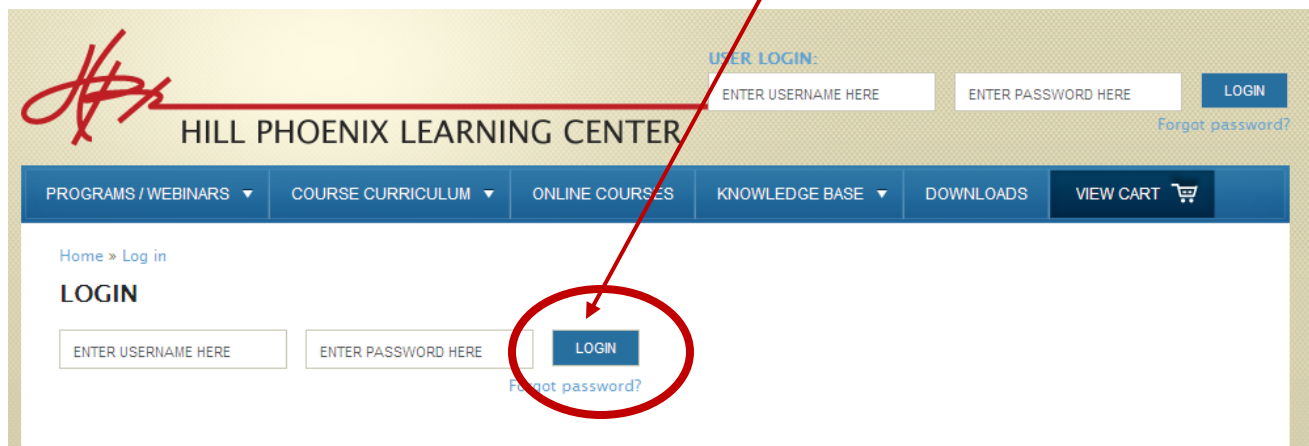

Log-In as an Existing User

1. Go to the Home Page and find **Start Now to Log In** with your existing information

2. Enter your User Name and Password, click **LogIn**

3. Forget Your Password? You can also click "Forgot Password", enter the e-mail address attached to the account and a new password will be sent to your e-mail address.